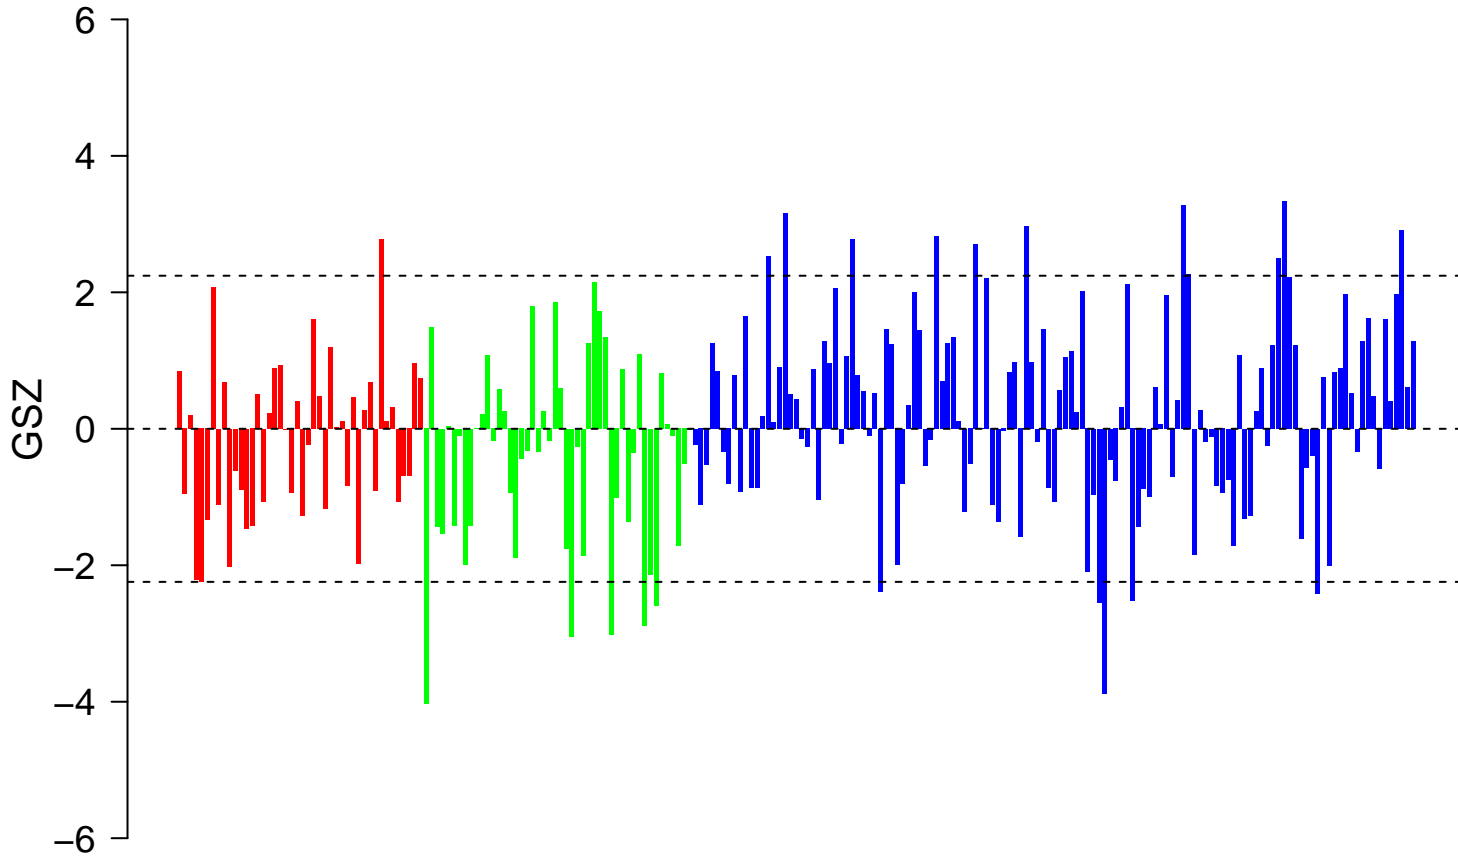

GUO_HEX_TARGETS_DN

GUO_HEX_TARGETS_DN

■ on
■ -
□ off

GUO_HEX_TARGETS_DN